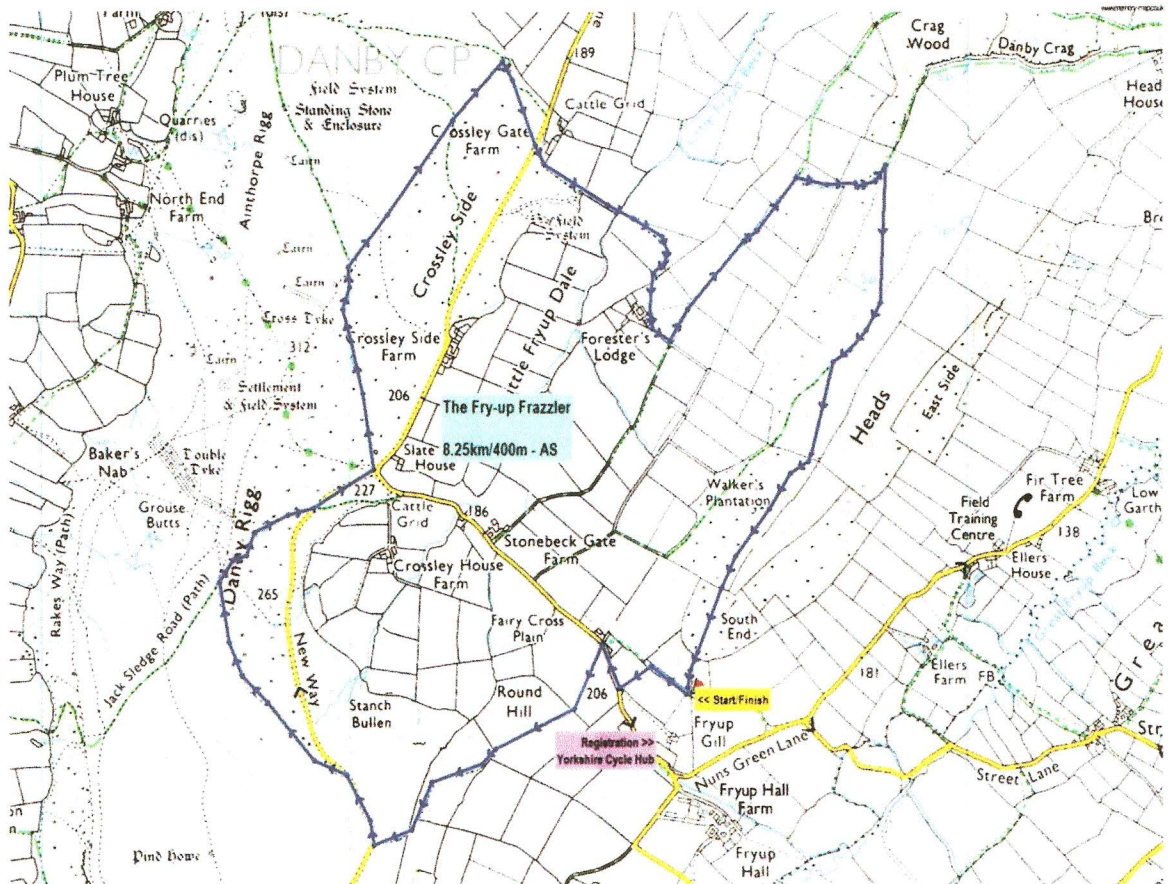

THE FRYUP FRAZZLER FELL RACE

SUNDAY 16th SEPTEMBER 11am Start

8.25 km - 400 mts climb AS

Venue. The Cycle Hub Fryup Gill. YO21 2AP

Entry on the day £5

Teams: LK, PM, NS.

Over 18 years.

Details

David Parke 07523525376 daveparke@btinternet.com

Robert Lillie 07971667749

Web, www.scarboroughac.co.uk